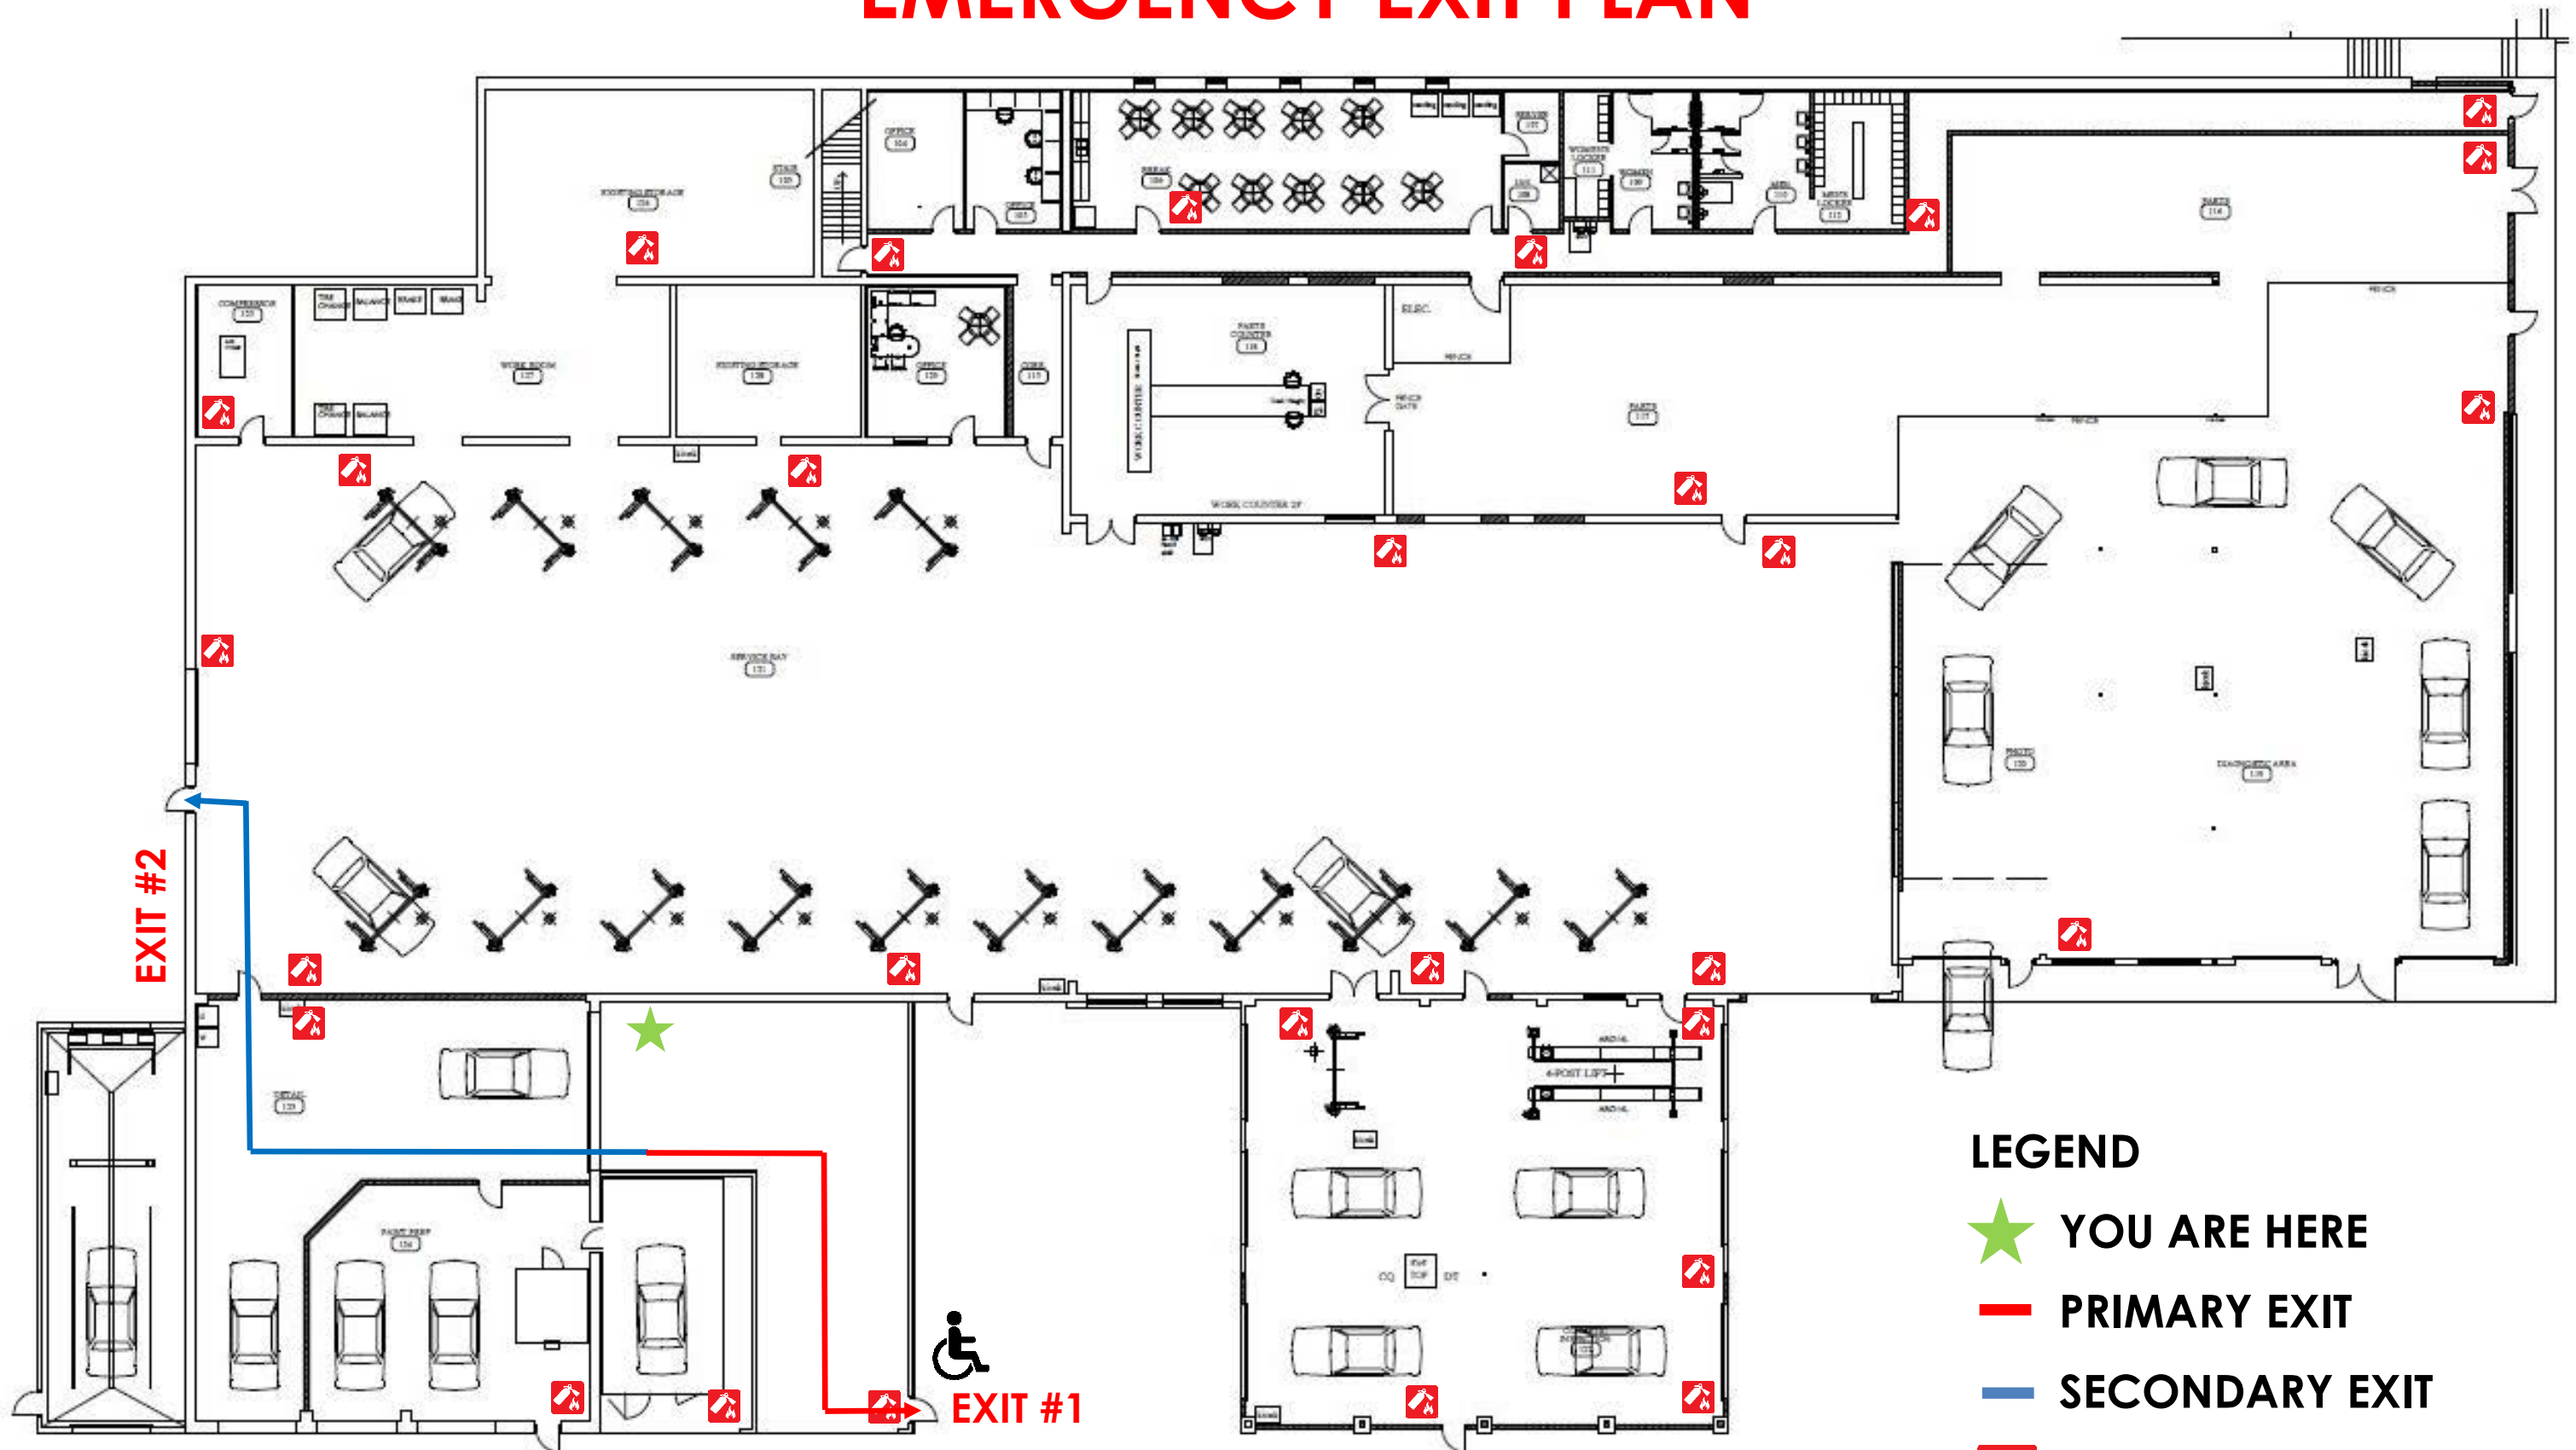

DRIVETIME - BIRMINGHAM INSPECTION CENTER

EMERGENCY EXIT PLAN

LEGEND

- ★ YOU ARE HERE
- PRIMARY EXIT
- SECONDARY EXIT
- 🔥 FIRE EXTINGUISHER

DRIVETIME - BIRMINGHAM INSPECTION CENTER